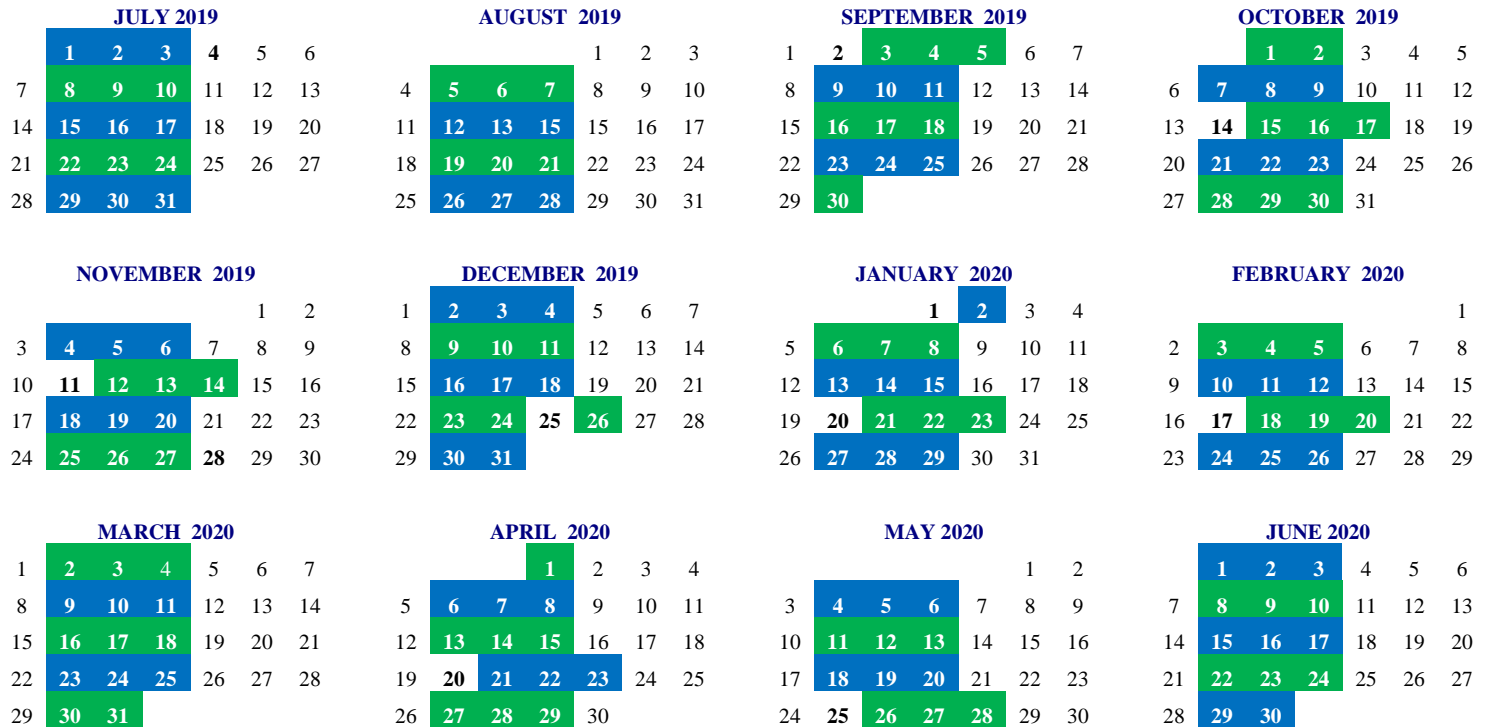

**COLLECTION SCHEDULE:** Bins are collected every other week. When collection day falls on a holiday, that day's collection and remaining collections for the week will be delayed one day. **HOLIDAYS ARE CIRCLED.** **BINS MUST BE CURBSIDE BY 7 AM.**

Recycling Center Hours for Drop Off are Monday 5PM – 8PM,  
Wednesday 10AM – 1PM, Saturday 7:30AM – 12:30PM